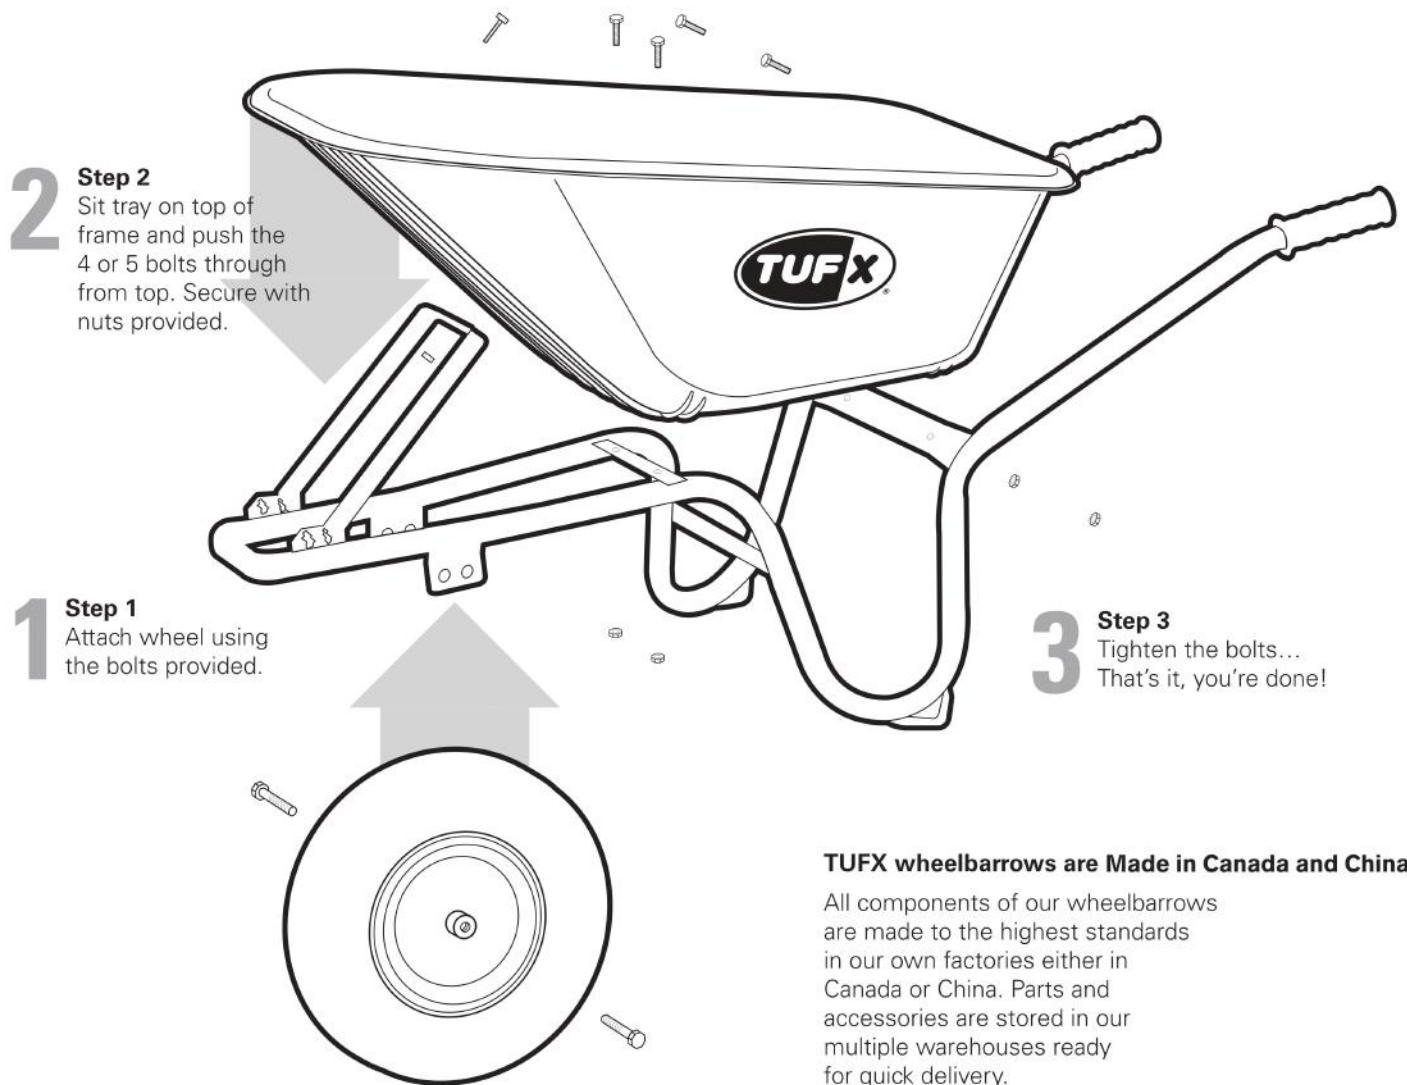

The lightest and strongest wheelbarrows in the industry!

TUFX wheelbarrows can be assembled in 8 minutes.

Commonly, retailers assemble the wheelbarrow for the user as it is a time consuming and sometimes tedious affair.

Typical wheelbarrows can take 2 people upward of 45 minutes to assemble.

Assembly of a TUFX wheelbarrow is a breeze, but if you have any issues, just feel free to contact us.

TUFX wheelbarrows are ergonomically designed.

We offer a full range of easy-to-use products for homeowners, landscapers and contractors including:

- Wheelbarrows
- Hand Trucks
- Hand Tools
- Cement mixers
- Garden accessories and more...

TUFX wheelbarrows are Made in Canada and China.

All components of our wheelbarrows are made to the highest standards in our own factories either in Canada or China. Parts and accessories are stored in our multiple warehouses ready for quick delivery.

TUFX-FORT MANUFACTURING INC.

609 Colby Drive, Waterloo, Ontario, Canada N2V 1A1
Tel: 519-746-1920 Fax: 519-746-4900 E-mail: support@tufx-fort.com

TUFX-TRUSTOP INC. / QINGDAO TRUSTOP TOOLS CO., LTD.

Zhangjialou, Huangdao, Qingdao, China
Tel: 86-532-86899949 Fax: 86-532-86888559 E-mail: support@tufx-trustop.com