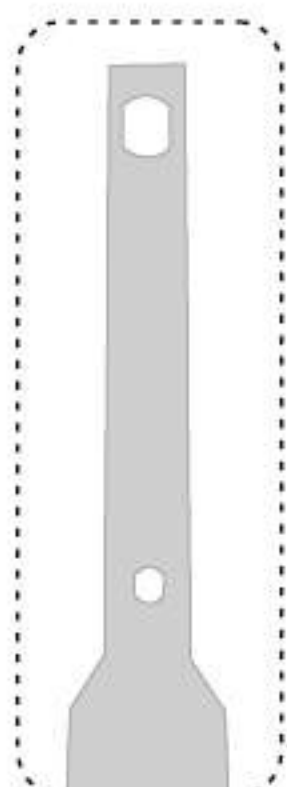

Stiff Chisel Edge Scraper

Full durable hammer end for setting nails and screws.

Full tang blade construction for durability and strength.

Ergonomically designed handle for the best comfort.

Premium stainless steel.