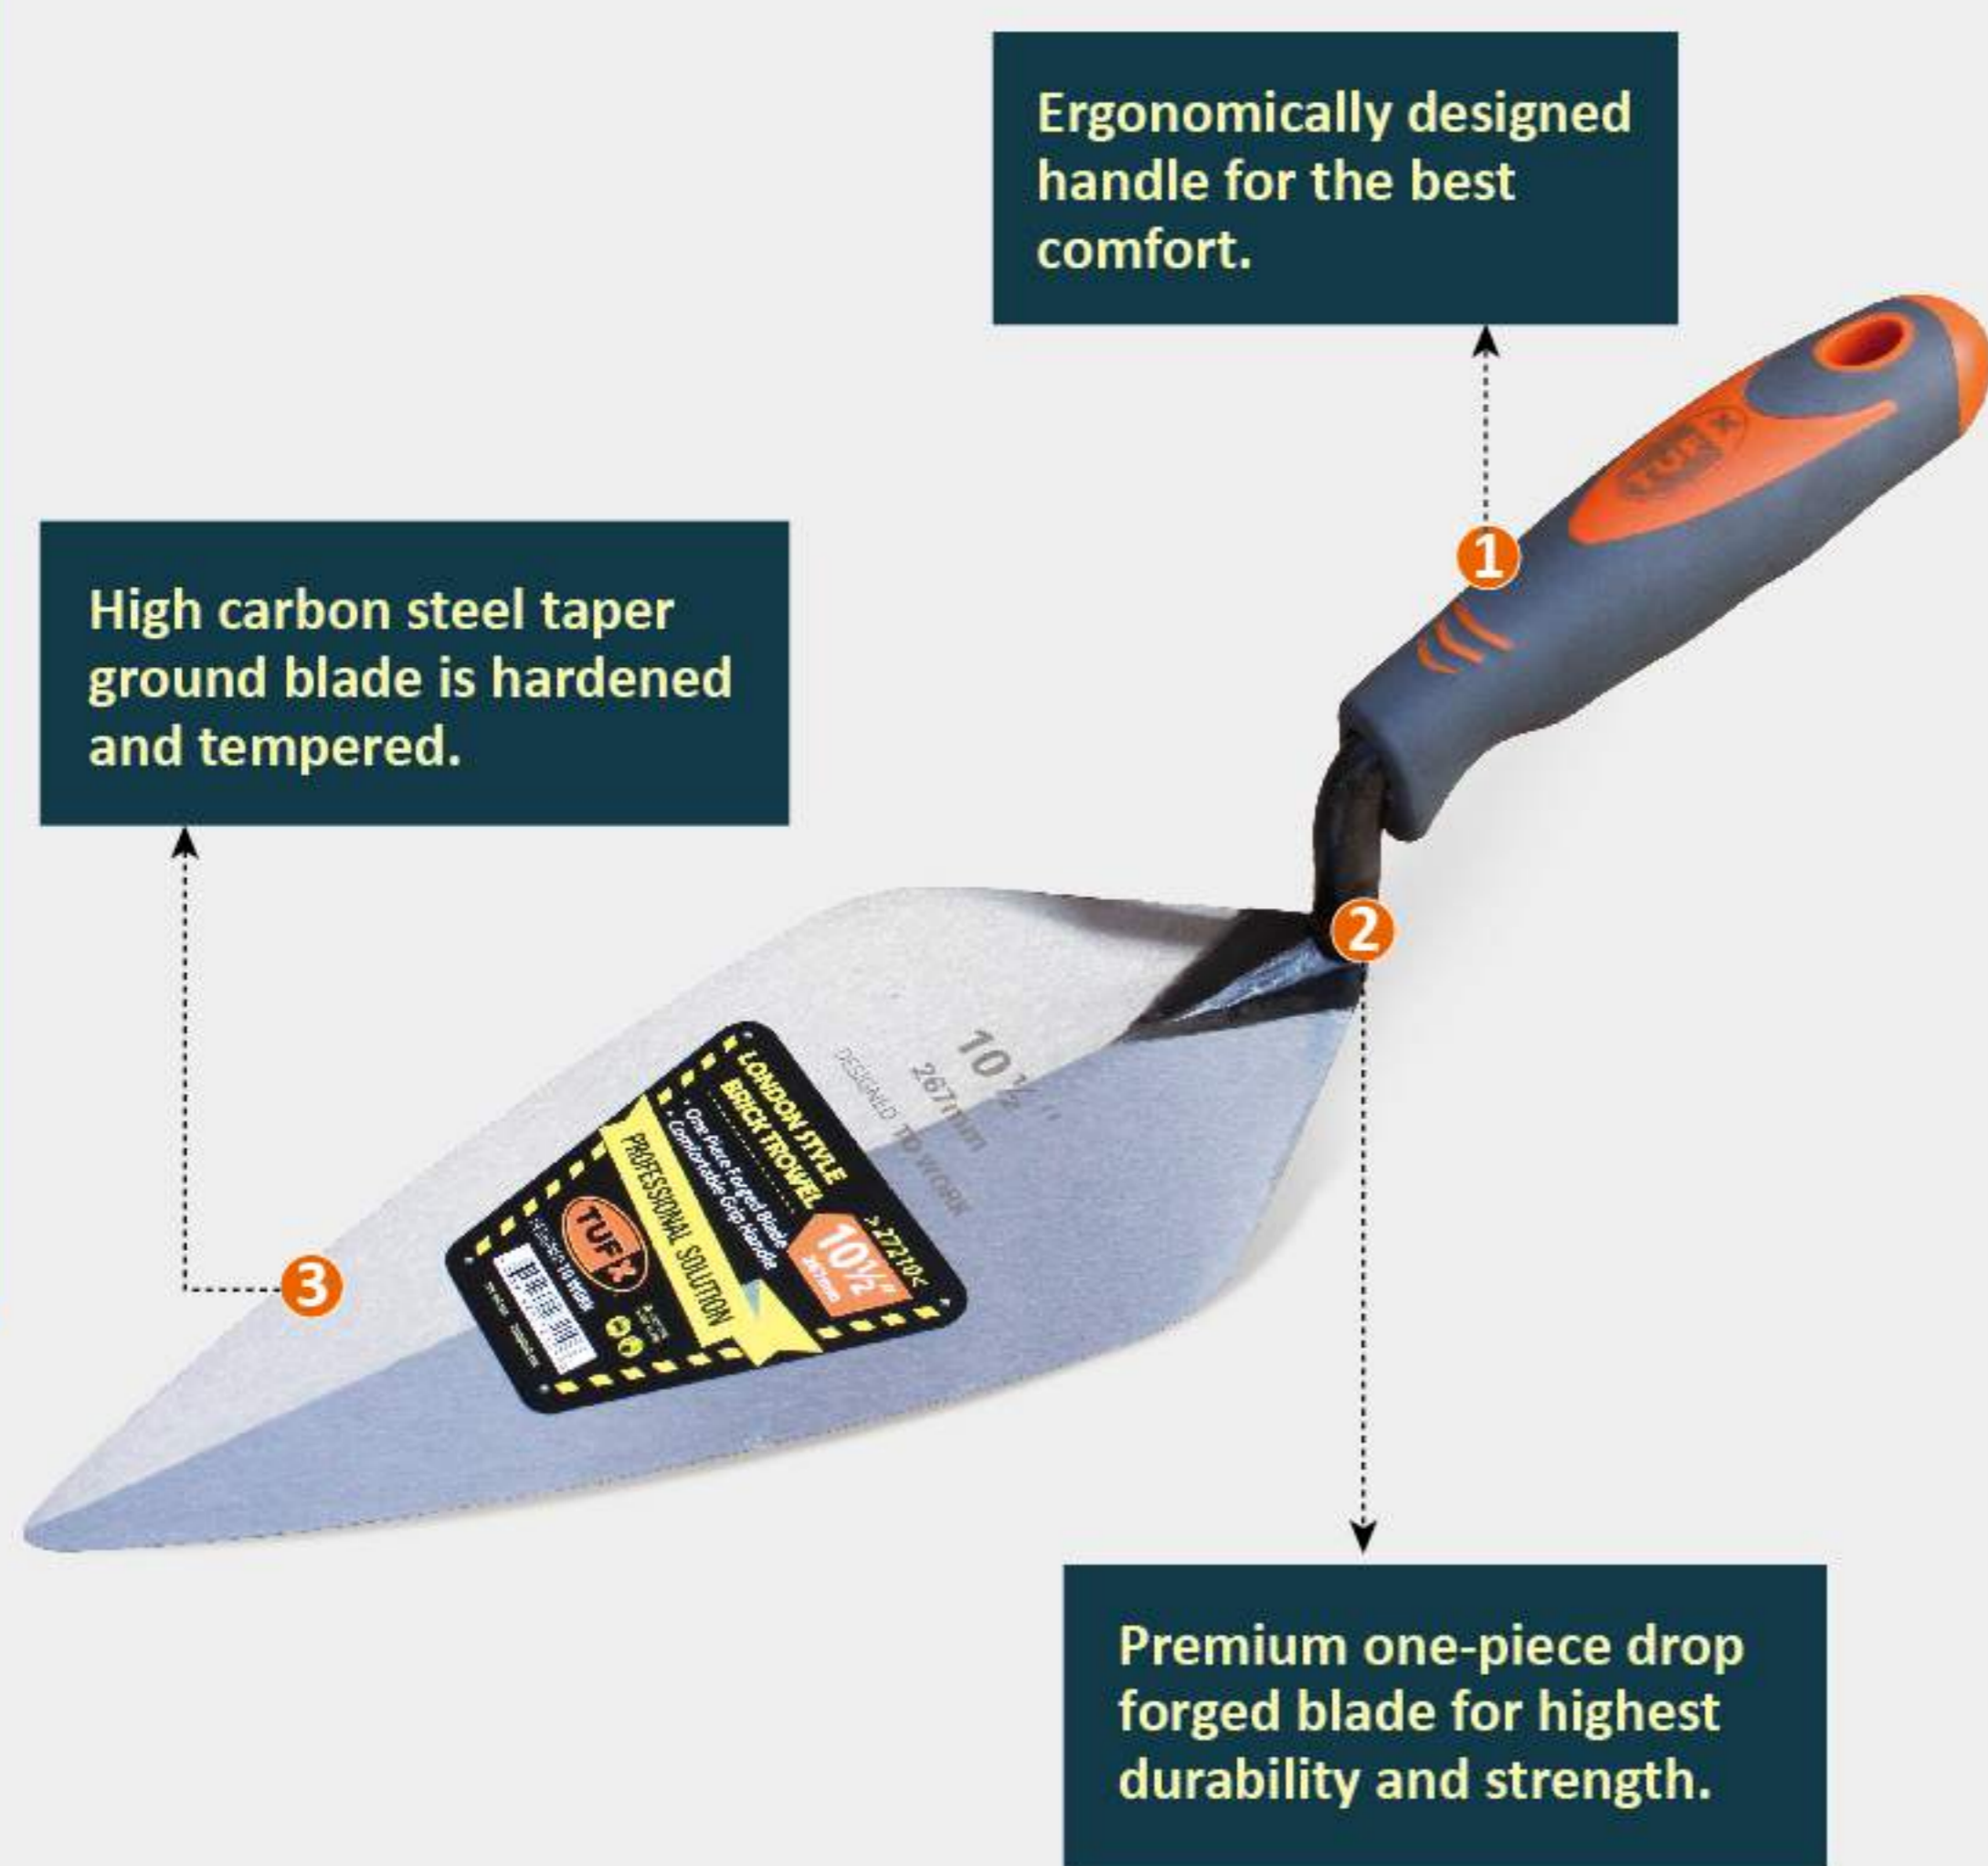

DESIGNED TO WORK