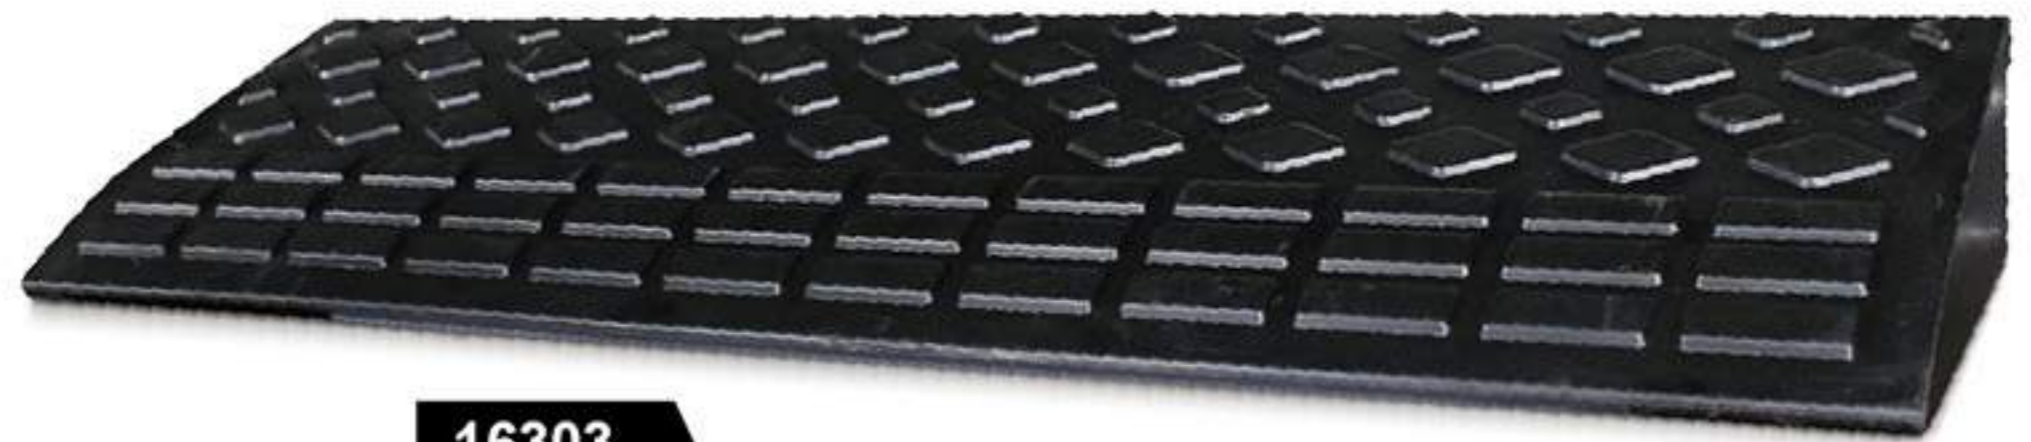

BEST

DESIGNED TO WORK

16302
Curb Ramp
» Size: L x W x H
60 cm x 26.5 cm x 9.5 cm

16303
Curb Ramp
» Size: L x W x H
90 cm x 23 cm x 9.5 cm

16301
Curb Ramp
» Size: L x W x H
28 cm x 20 cm x 4.4 cm

16304
Curb Ramp
» Size: L x W x H
35 cm x 25 cm x 9.5 cm